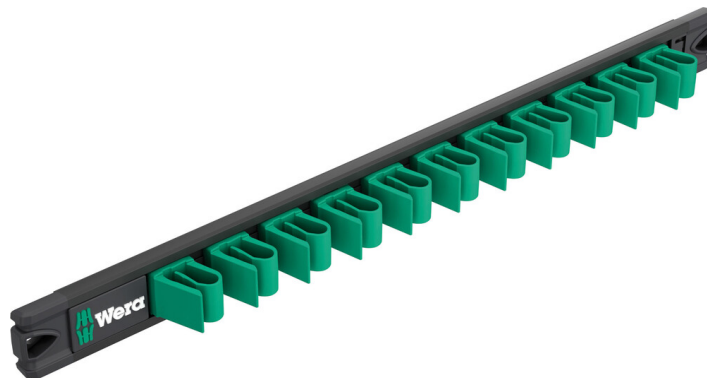

9610 Joker Magnetic rail, for up to 11 spanners, empty, 30 x 370 mm

Joker Accessories

EAN:	4013288228956	Size:	380x75x40 mm
Part number:	05136413001	Weight:	308 g
Article number:	9610	Country of origin:	CZ
		Customs tariff number:	82041100

- With its strong magnet, the rail holds securely to metal surfaces. It can also be bolted to the wall.
- The clips hold the tools perfectly

Empty magnetic rail. For up to 11 Joker spanners. The clips ensure perfect hold and easy access to the tools. With its strong magnet, the rail holds securely to metal surfaces. It can also be bolted to the wall.

9610 Joker Magnetic rail, for up to 11 spanners, empty, 30 x 370 mm

Joker Accessories

Secure tool holding

Held by magnetic force

Screw mounting

The high-quality aluminium magnetic rail offers space for up to 11 spanners. The clamping springs hold the tools securely.

With its strong magnet, the rail can be attached securely to metal surfaces.

The rail can also be bolted to the wall.

Further versions in this product family:

mm

mm

05136413001

30.0

370.0