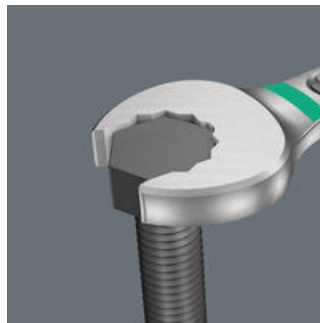

### Held by magnetic force

With its strong magnet, the rail can be attached securely to metal surfaces.

### Screw mounting

The rail can also be bolted to the wall.

### For very tight spaces

The Joker 6003 ring spanner with its special open end geometry - open end offset by 7.5° and the double hexagon profile - doubles the placement possibilities when repeatedly turning the wrench 180° around the longitudinal axis. Bolts and screw heads can be "accessed" every 15°. The Joker 6003 will automatically find the respective placement point after every turn.

### Double-hex geometry

The double hexagon geometry on the open end and ring sides secures the positive connection with the screw head or bolt and reduces the risk of slipping.