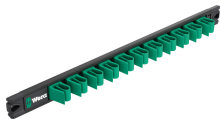

9610 Joker Magnetic rail, for up to 11 spanners, empty, 30 x 370 mm

05136413001	1x	30 x 370 mm

Web link

<https://products.wera.de/en/joker_6003_joker_combination_wrench_open-end_with_return_angle_of_just_15_when_things_get_tight_9642.html>

Wera - 9642

05020235001 - 4013288229878

Wera Werkzeuge GmbH

Korzter Straße 21-25

D-42349 Wuppertal

Tel: +49 (0)2 02 / 40 45-0

E-Mail: info@wera.de