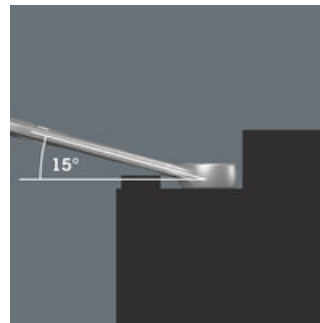

### Screw mounting

The rail can also be bolted to the wall.

### For very tight spaces

The Joker 6003 ring spanner with its special open end geometry - open end offset by 7.5° and the double hexagon profile - doubles the placement possibilities when repeatedly turning the wrench 180° around the longitudinal axis. Bolts and screw heads can be "accessed" every 15°. The Joker 6003 will automatically find the respective placement point after every turn.

### Double-hex geometry

The double hexagon geometry on the open end and ring sides secures the positive connection with the screw head or bolt and reduces the risk of slipping.

### Joker 6003: Tilted ring side

The ring side is cranked at 15° to the tool axis to prevent injury.