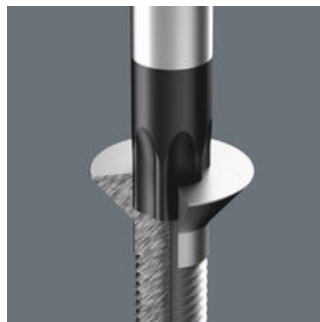

**Lasertip prevents slipping out**

It happens time and time again that the tip slips out of the screw head when screwdriving, sometimes damaging valuable surfaces or even causing injury. The tips of the Wera Lasertip screwdrivers are microscopically roughened by means of a laser. This rough surface literally "bites" itself firmly into the screw head. Slipping out becomes a thing of the past.

**Lasertip**

A precisely-focused laser creates a sharp-edged surface structure. Wera Lasertip "bites" itself into the screw head and prevents any slips out of the recess. It is available for screwdrivers for slotted, Phillips and Pozidriv screws.

**Reduced contact pressure**

Wera Lasertip reduces the contact pressure required and enhances force transfer - meaning less screwdriving effort is required. Screwdriving becomes safer and easier.

**TORX® screwdrivers with Black Point tip**

The Wera Black Point tip and a refined hardening process ensure long service life of the tip, improved corrosion protection and an exact fit.

**Hexagonal blade and bolster**

Greater torque can be transferred by fitting an open-jaw or ring spanner over the integrated hex bolster.